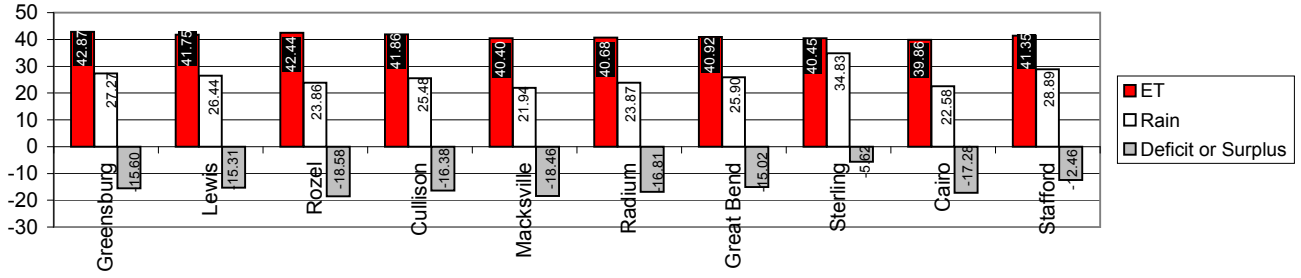

**Big Bend GMD 5 Station Network  
2009 Yearly Graph ET vs Rain**

**Big Bend GMD 5 Station Network  
Growing Season ET vs Rain Graph  
April to September, 2009**