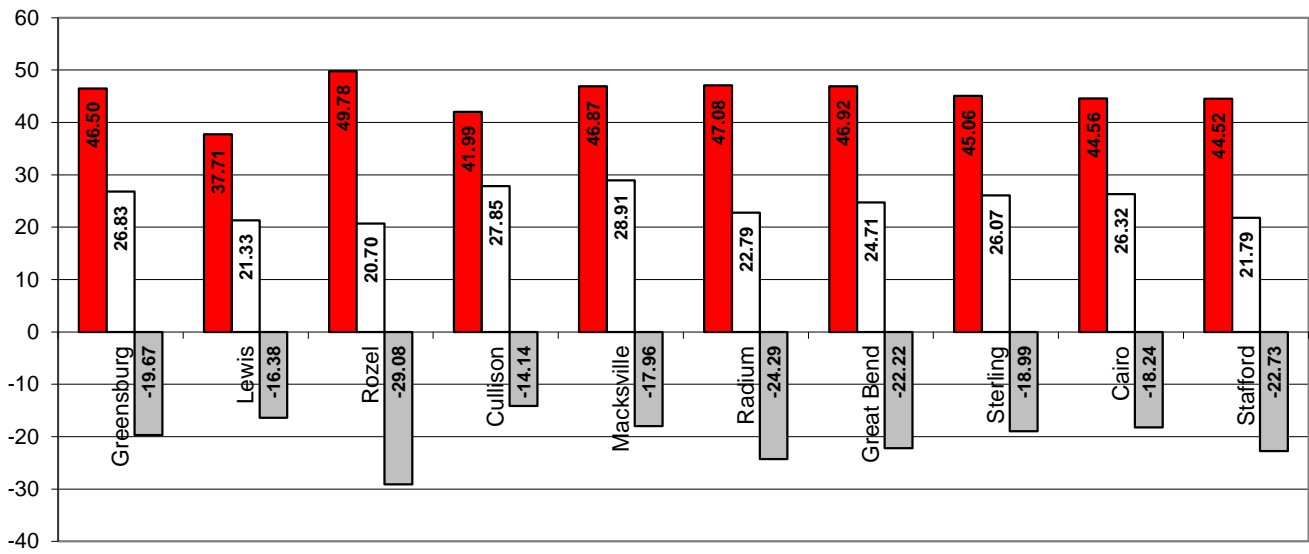

**Big Bend GMD 5 Station Network
2010 Yearly Graph ET vs Rain**

■ ET □ Rain ▒ Deficit or Surplus

**Big Bend GMD 5 Station Network
Growing Season ET vs Rain Graph
April to September, 2010**

■ ET □ Rain ▒ Deficit or Surplus